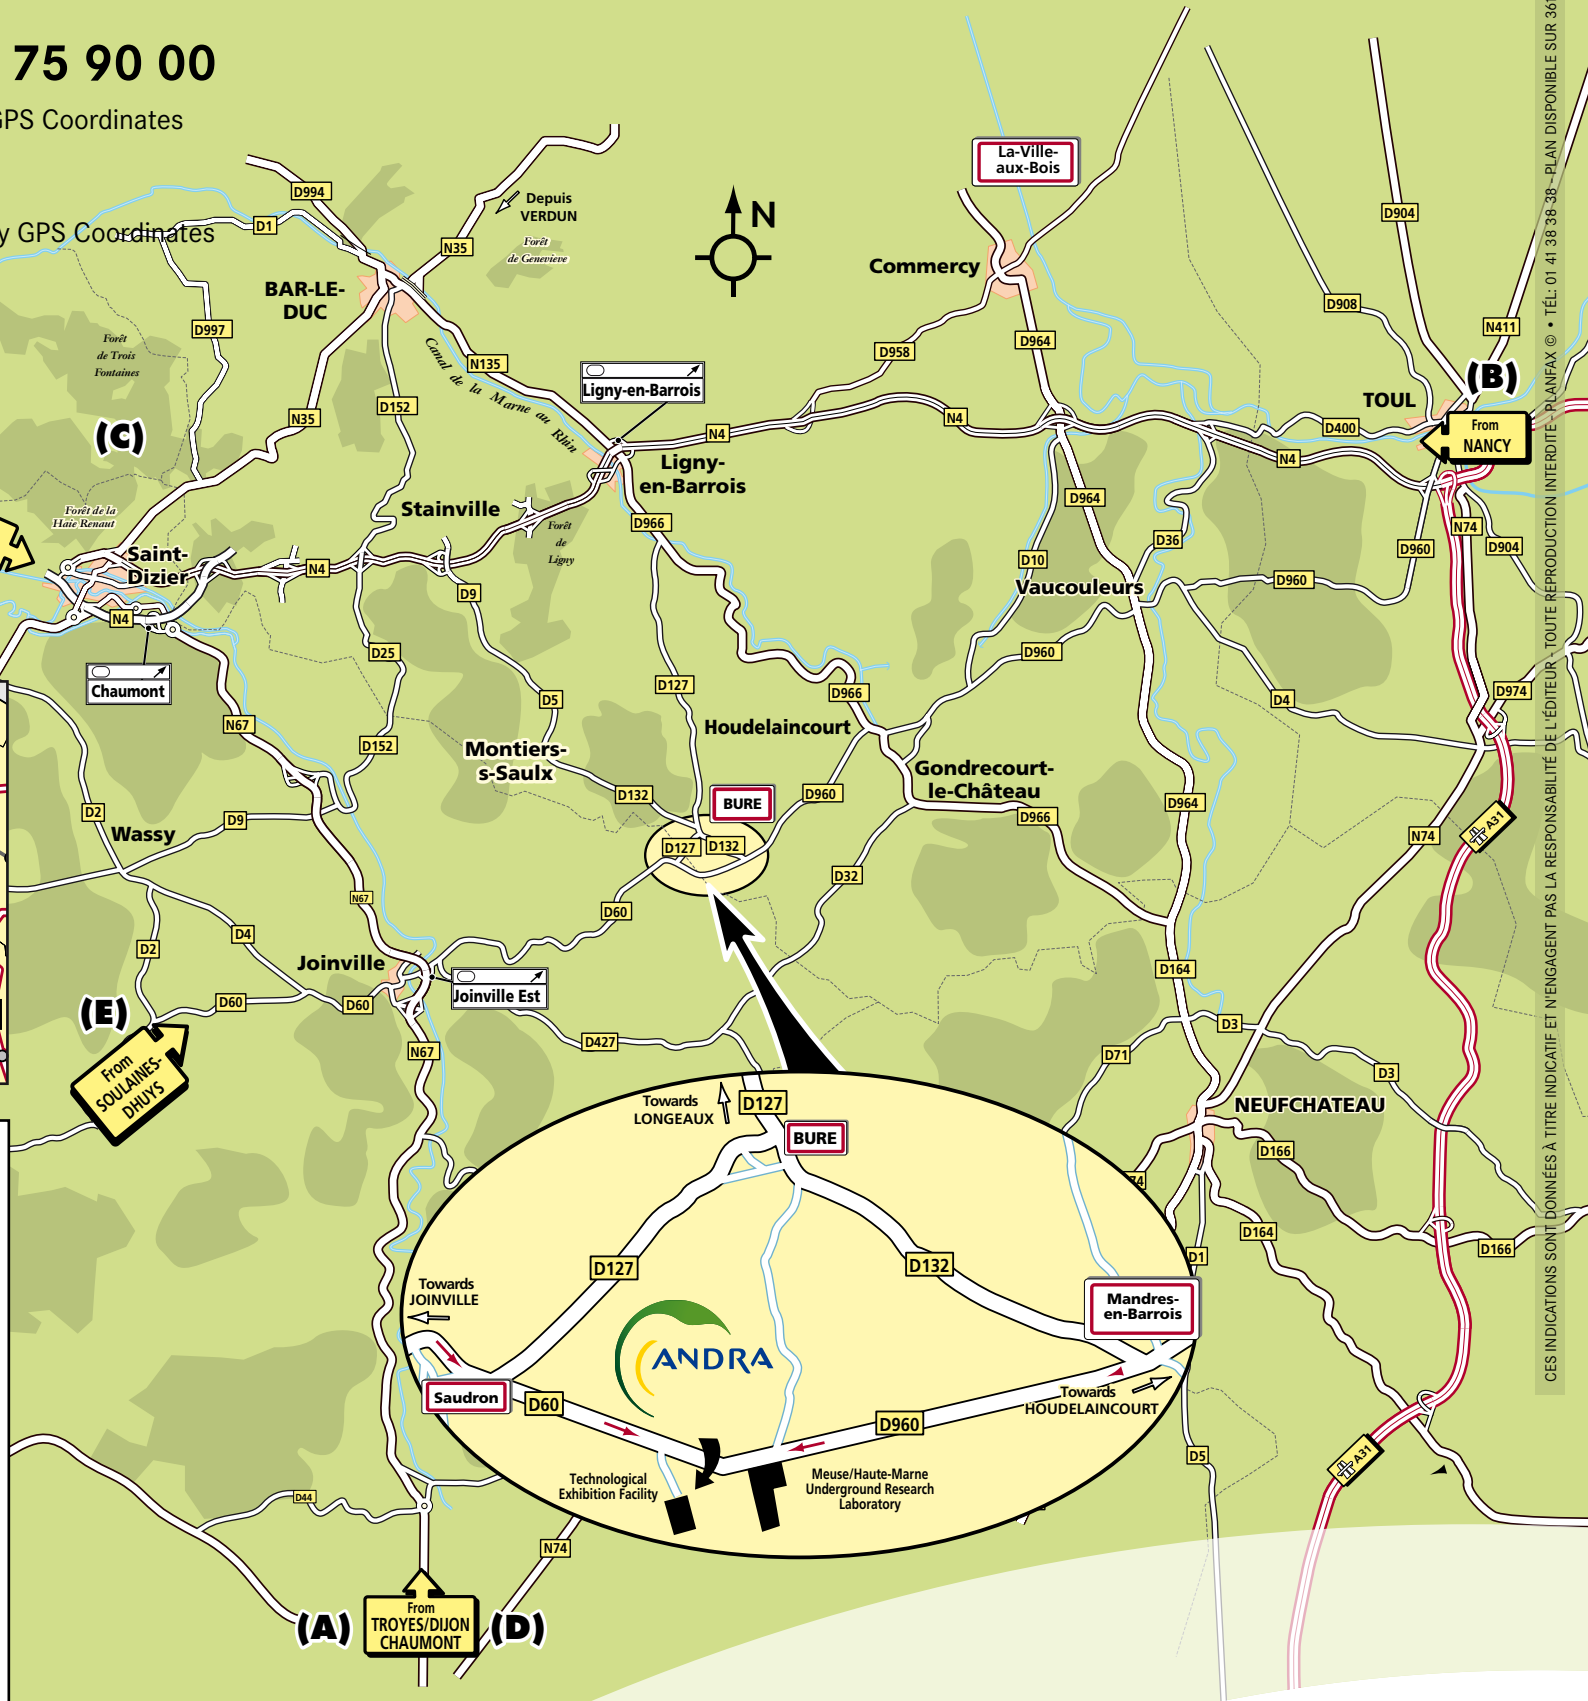

## Route départementale 960 - BP 9

**From NANCY: (B)**

Proceed on the A31 direction of TOUL then take the N4 towards PARIS. Use the LIGNY EN BARROIS exit and stay on D966 towards VAUCOULEURS/GONDRE-COURT-LE-CHATEAU. Take the D960 towards BURE (then see enlargement on the map).

**From REIMS: (C)**

Proceed on the A4 in the direction of METZ then use exit 27 CHALONS-EN-CHAMPAGNE/VITRY-LE-FRANCOIS. Take the N44 to VITRY then the N4 towards SAINT-DIZIER. Use the CHAUMONT exit then the N67 towards JOINVILLE. Exit at JOINVILLE EAST then take the D60 towards VAUCOULEURS/GONDRE-COURT-LE-CHATEAU (then see enlargement on the map).

**From SOULAINES-DHUY - AUBE DISPOSAL FACILITY: (E)**

Proceed on the D24 towards SOULAINES-DHUY then use the D60 towards DOULEVANT-LE-CHATEAU/JOINVILLE/GONDRE-COURT-LE-CHATEAU (then see enlargement on the map).