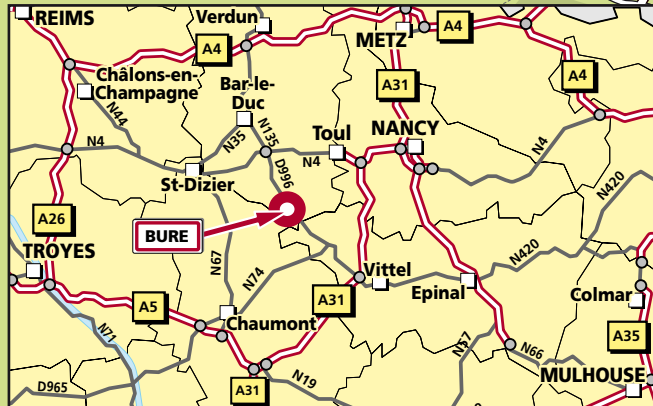

## Route départementale 960 - BP 9

### 55290 BURE

Tél. : +33 (03) 29 75 90 00

Technological Exhibition Facility GPS Coordinates

**Latitude: +48°29'6.72"**

**Longitude: +5°20'48.65"**

Underground Research Laboratory GPS Coordinates

**Latitude: +48°29'13.29"**

**Longitude: +5°21'19.79"**

**From PARIS (via TROYES): (A)**

Proceed on the A5, direction of CHAUMONT then use exit 24 CHAUMONT. Take the D10 then the N67 towards JOINVILLE. Exit at JOINVILLE EAST then take the D60 towards VAUCOULEURS/GONDRE-COURT-LE-CHATEAU (then see enlargement on the map).

**From NANCY: (B)**

Proceed on the A31 direction of TOUL then take the N4 towards PARIS. Use the LIGNY EN BARROIS exit and stay on D966 towards VAUCOULEURS/GONDRE-COURT-LE-CHATEAU. Take the D960 towards BURE (then see enlargement on the map).